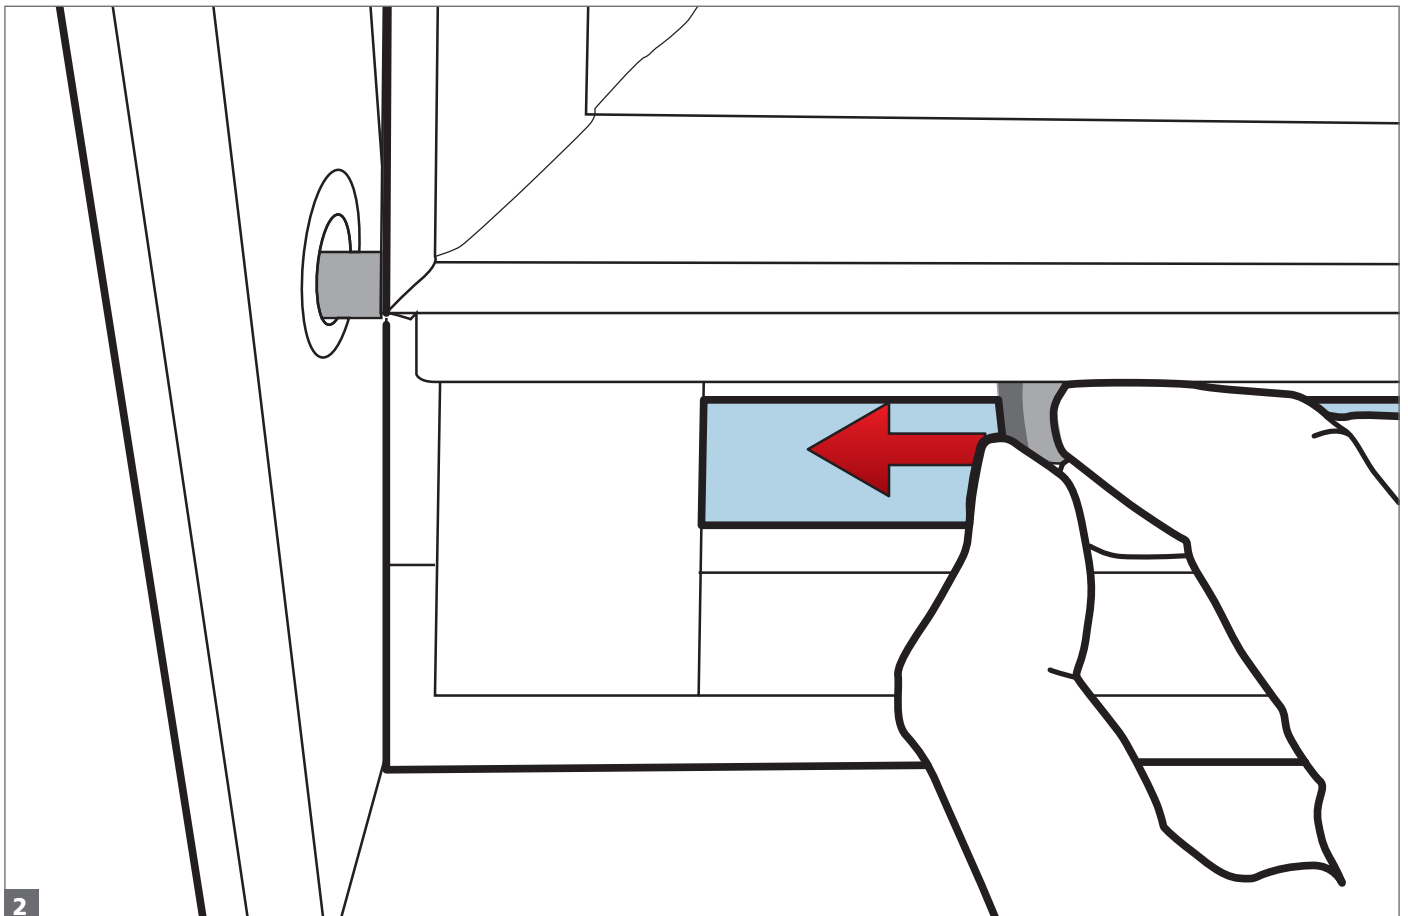

## Latch Keep Replacement

**Keylite UK**

Ryder Close, Cadley Hill Industrial Estate,  
Swadlincote, South Derbyshire, DE11 9EU

T: +44 (0) 1283 200 150  
E: info@keyliteuk.com

**NI & ROI**

Derryloran Industrial Est. Sandholes Road,  
Cookstown, Co. Tyrone, BT80 9LU