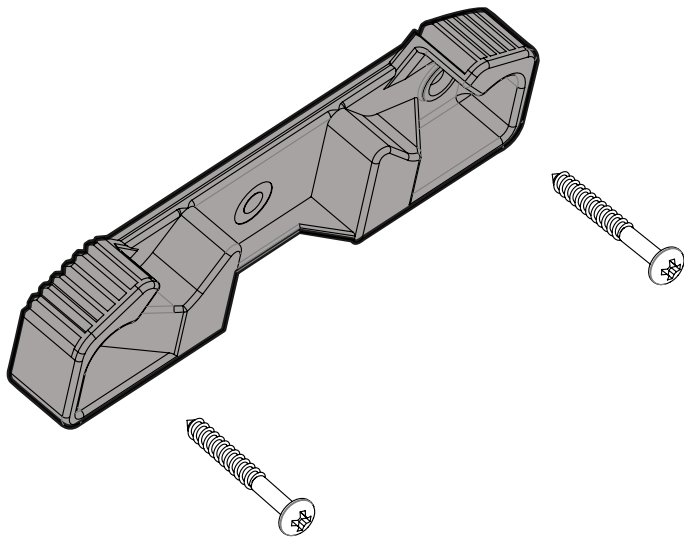

## Latch Keep Replacement

**Keylite UK**

Ryder Close, Cadley Hill Industrial Estate,  
Swadlincote, South Derbyshire, DE11 9EU

T: +44 (0) 1283 200 150  
E: info@keyliteuk.com

**NI & ROI**

Derryloran Industrial Est. Sandholes Road,  
Cookstown, Co. Tyrone, BT80 9LU