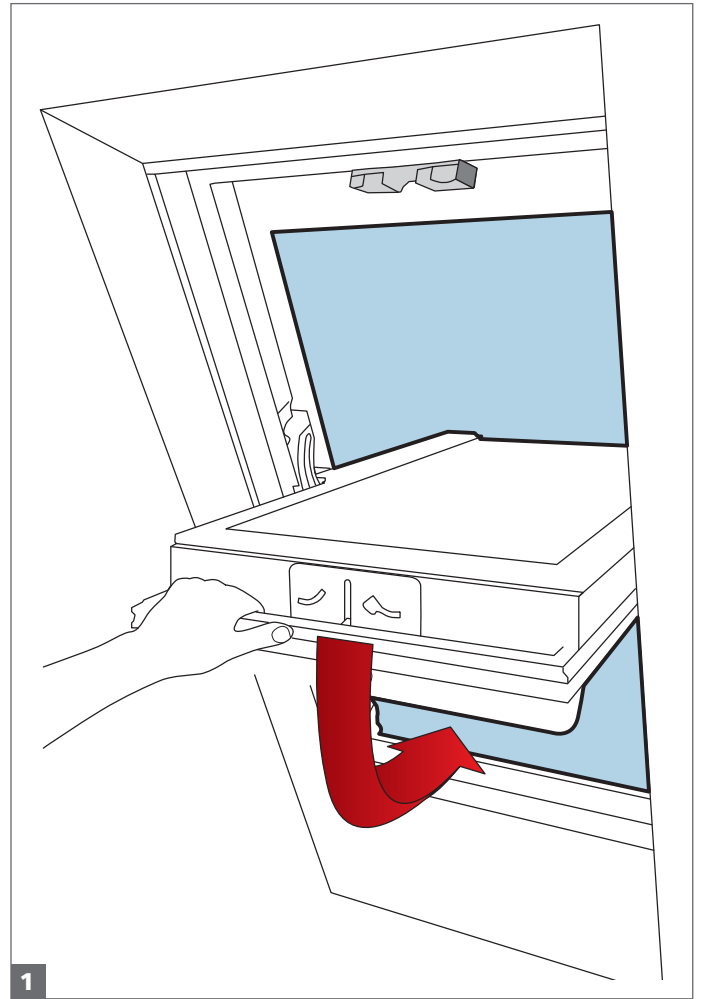

## Latch Keep Replacement

**Keylite UK**

Ryder Close, Cadley Hill Industrial Estate,  
Swadlincote, South Derbyshire, DE11 9EU

T: +44 (0) 1283 200 150  
E: info@keyliteuk.com

**NI & ROI**

Derryloran Industrial Est. Sandholes Road,  
Cookstown, Co. Tyrone, BT80 9LU