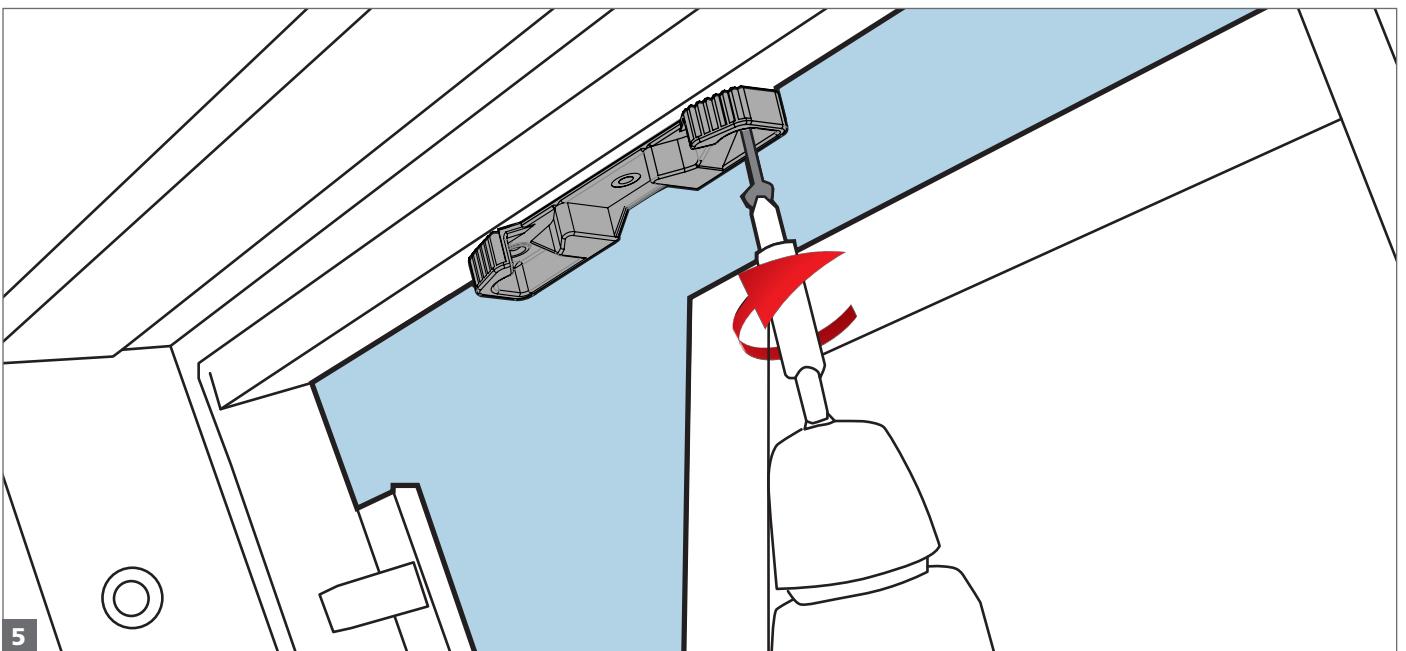

## Latch Keep Replacement

**Keylite UK**

Ryder Close, Cadley Hill Industrial Estate,  
Swadlincote, South Derbyshire, DE11 9EU

T: +44 (0) 1283 200 150  
E: info@keyliteuk.com

**NI & ROI**

Derryloran Industrial Est. Sandholes Road,  
Cookstown, Co. Tyrone, BT80 9LU