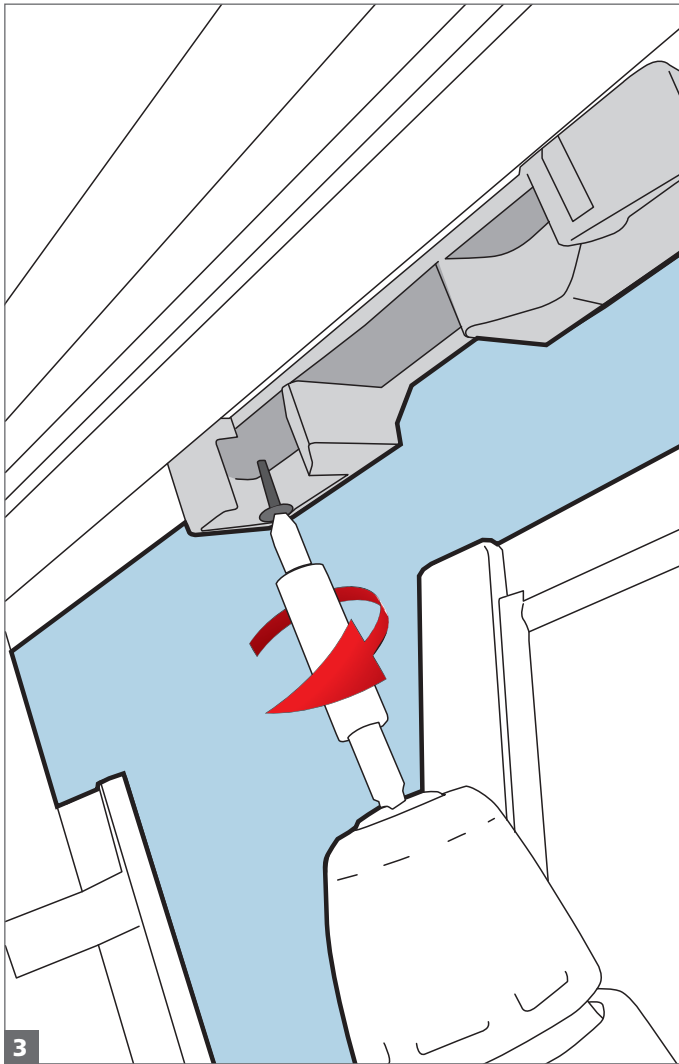

## Latch Keep Replacement

**Keylite UK**

Ryder Close, Cadley Hill Industrial Estate,  
Swadlincote, South Derbyshire, DE11 9EU

T: +44 (0) 1283 200 150  
E: info@keyliteuk.com

**NI & ROI**

Derryloran Industrial Est. Sandholes Road,  
Cookstown, Co. Tyrone, BT80 9LU