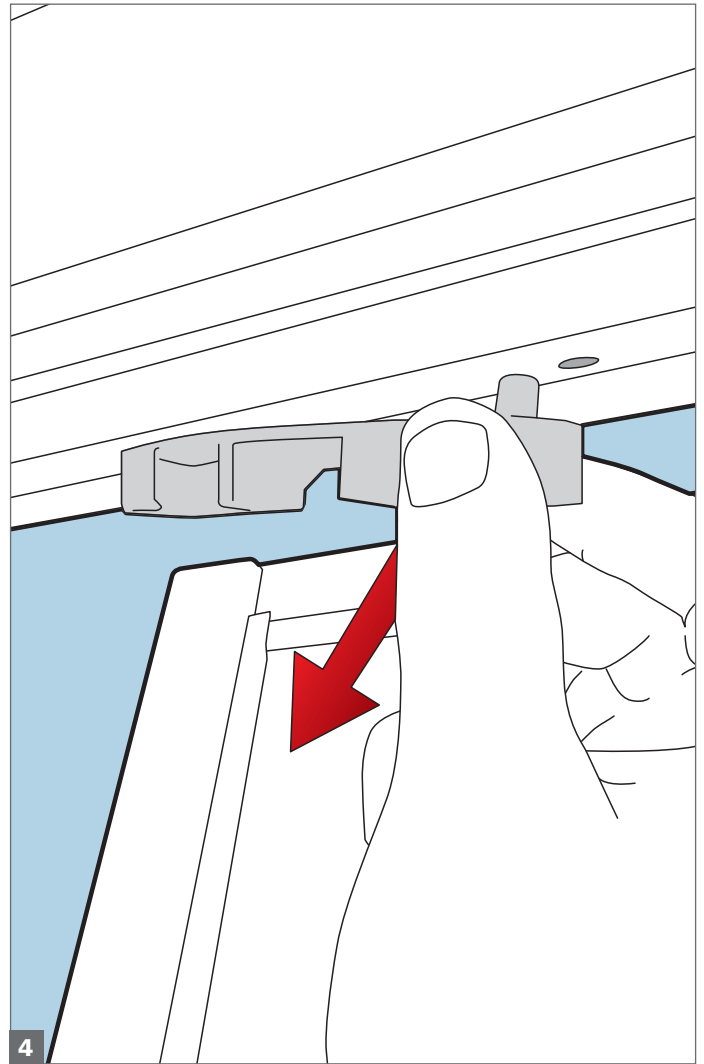

## Latch Keep Replacement

**Keylite UK**

Ryder Close, Cadley Hill Industrial Estate,  
Swadlincote, South Derbyshire, DE11 9EU

T: +44 (0) 1283 200 150  
E: info@keyliteuk.com

**NI & ROI**

Derryloran Industrial Est. Sandholes Road,  
Cookstown, Co. Tyrone, BT80 9LU